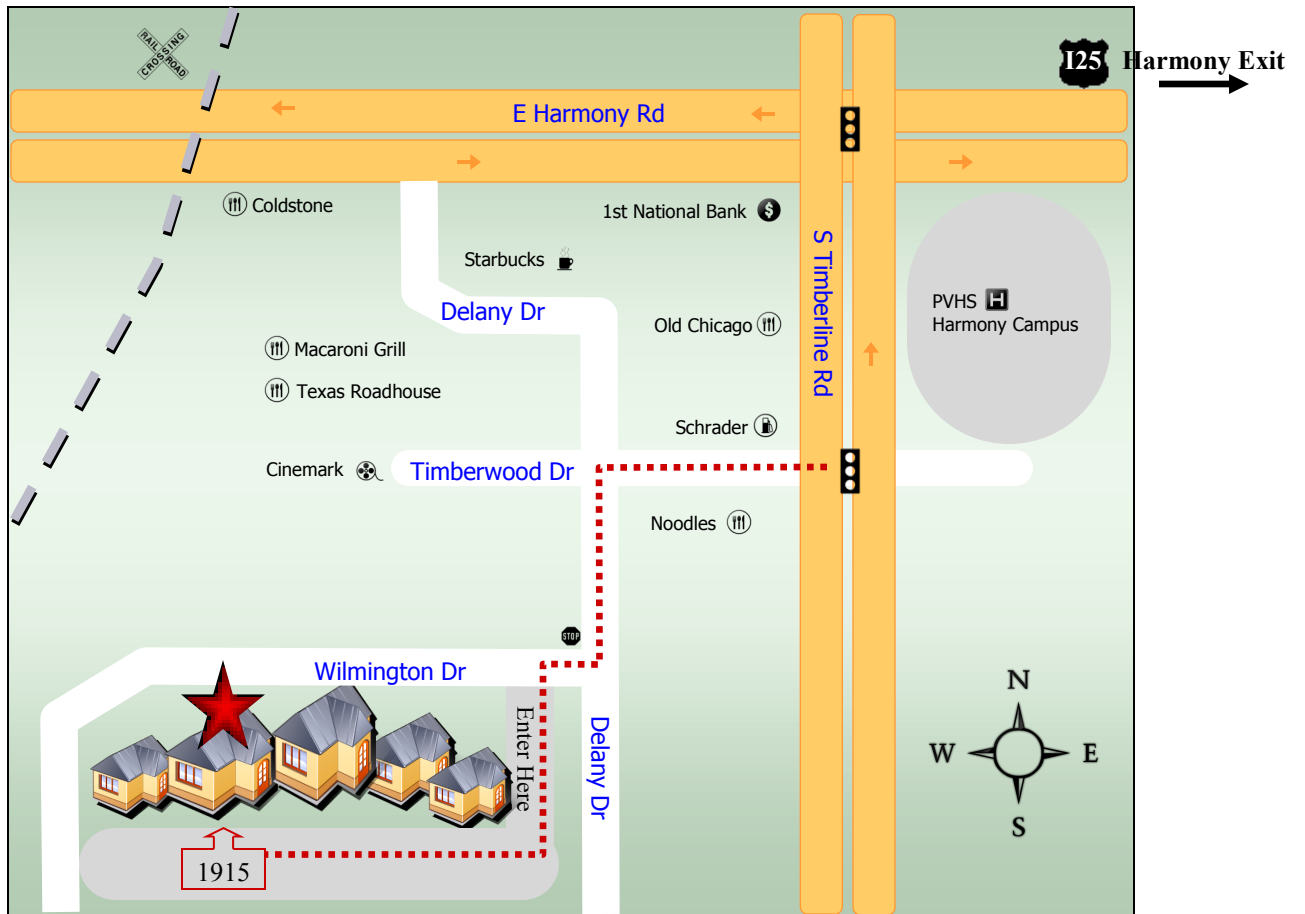

THE VEIN AND LASER CENTER
 OF NORTHERN COLORADO

From Harmony

- South on Timberline
- West on Timberwood
(toward Cinemark Movie Theater)
- South (left) on Delany
- West (right) on Wilmington
- 1st left into Harmony Village
- We are the 4th building on the right